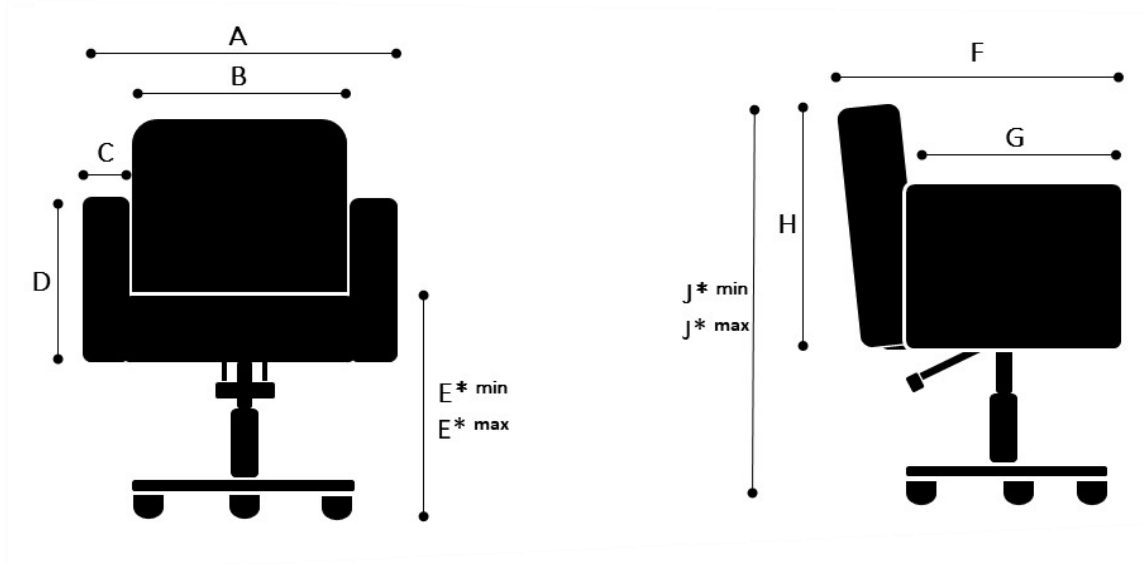

### Measures

<b>A</b>	60cm
<b>B</b>	42cm
<b>C</b>	5cm
<b>D</b>	28cm

<b>F</b>	65cm
<b>G</b>	49cm
<b>H</b>	50cm

### Packaging

75cm x 75cm x 95cm (Length x Width x Height)

Photos, 2D/3D drawings : [www.welonda.com](http://www.welonda.com) → distributors log-in

Garantee: 5 years on construction and rust

Intrastatcode: 94021000