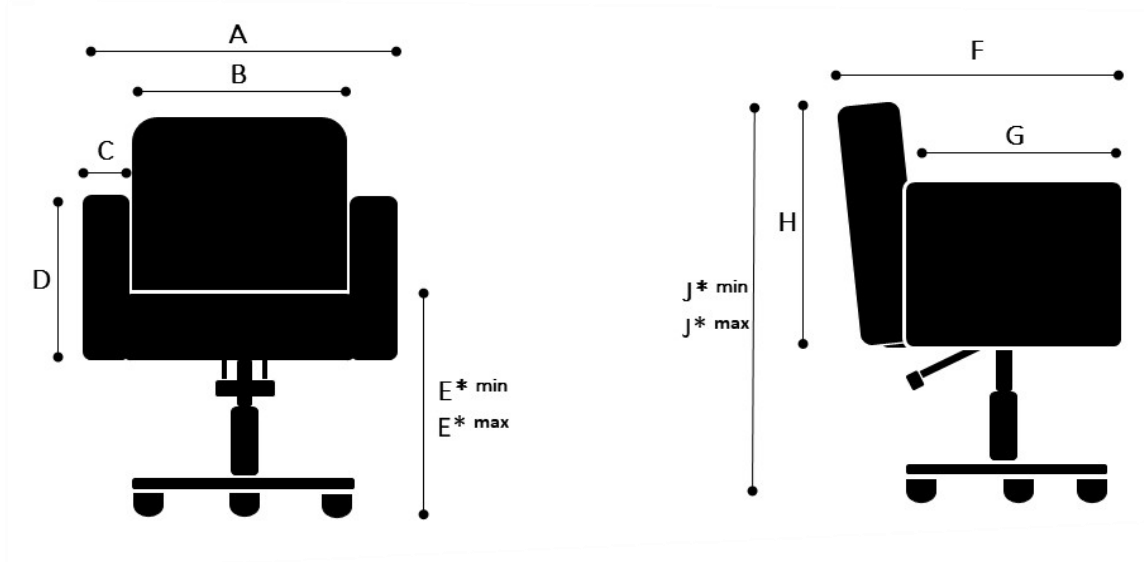

Product Information Sheet

B.Chilled Chair

Measures

A 65cm
B 44cm
C 6cm
D 43cm

F 60cm
G 43cm
H 61cm

XBase with gliders

E*min 49cm **J*min** 90cm
E*max 69cm **J*max** 109cm

XBase with castors

E*min 52cm **J*min** 93cm
E*max 73cm **J*max** 113cm

Discbase

E*min 47cm **J*min** 88cm
E*max 67cm **J*max** 107cm

Packaging

75cm x 75cm x 95cm (Length x Width x Height)

Photos, 2D/3D drawings : www.welonda.com → distributors log-in