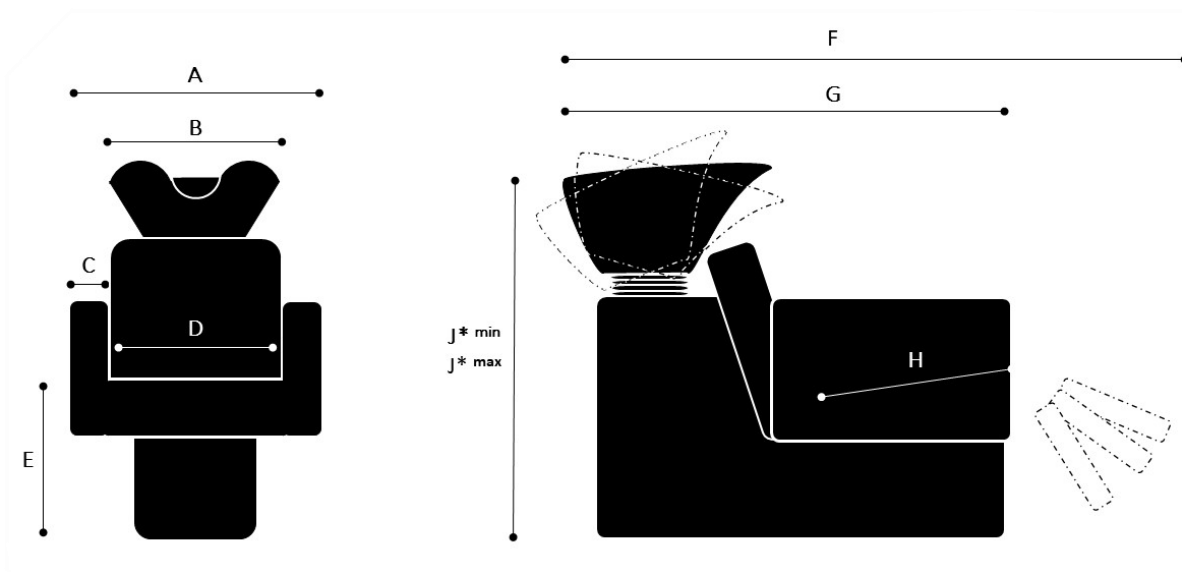

Product Information Sheet

Lift Vida

Please note that our warranty is limited in case of incorrect installation. Incorrect installation will be assumed when installation has taken place without Welonda installation set. Order details of the installation sets are to be found in the pricelist washunits accessories

Measures

A	60cm	F	132cm
B	55cm	G	122cm
C	6cm	H	47cm
D	46cm	J*min	90cm
E	47cm	J*max	106cm

Packaging

120cm x 75cm x 120cm (Length x Width x Height)

Photos, 2D/3D drawings : www.welonda.com → distributors log-in