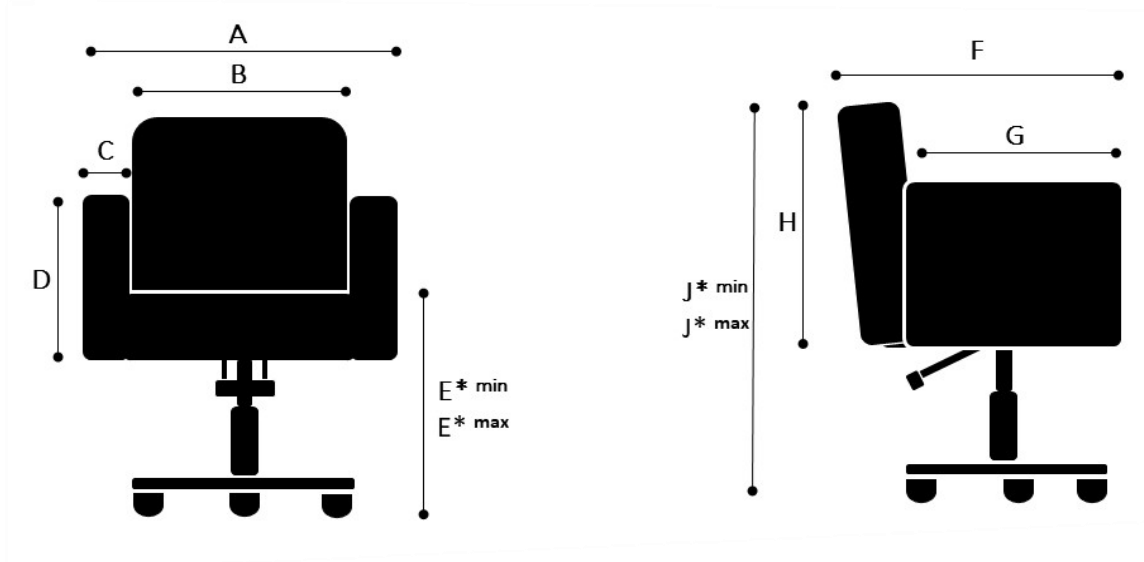

Product Information Sheet

Comfort Chair

Measures

A	66cm
B	46cm
C	9cm
D	36cm

F	59cm
G	50cm
H	56cm

XBase with gliders

E*min	47cm	J*min	86cm
E*max	66cm	J*max	105cm

XBase with castors

E*min	50cm	J*min	89cm
E*max	70cm	J*max	109cm

Discbase

E*min	45cm	J*min	84cm
E*max	65cm	J*max	104cm

Packaging

75cm x 75cm x 95cm (Length x Height x Depth)

Photos, 2D/3D drawings : www.welonda.com → distributors log-in