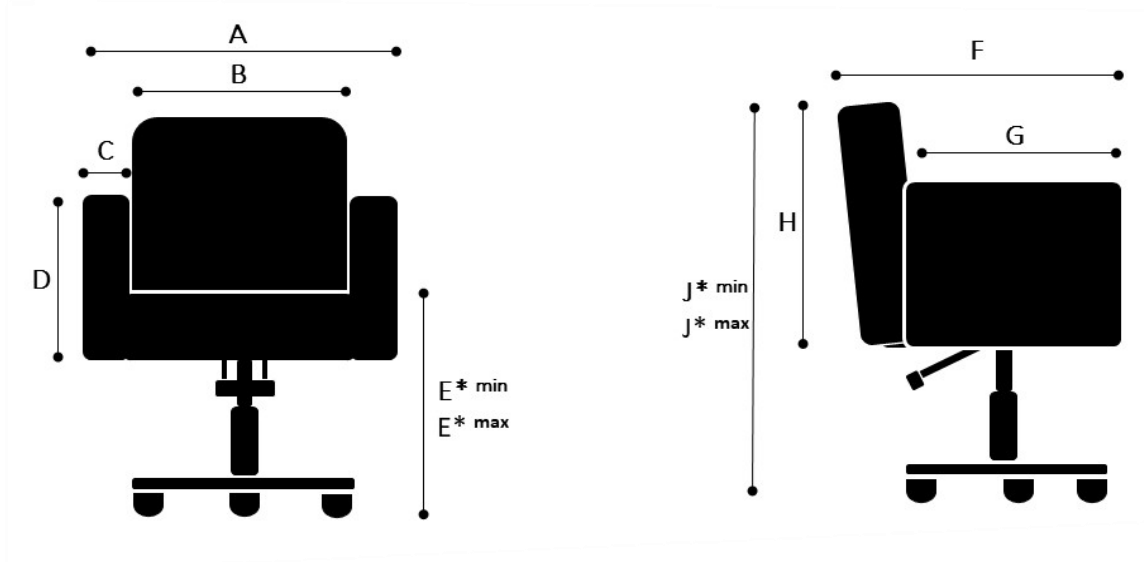

Product Information Sheet

Belluna Chair

Measures

A 60cm
B 48cm
C 6cm
D 32cm

F 68cm
G 46cm
H 52cm

XBase with gliders

E*min 46cm **J*min** 84cm
E*max 66cm **J*max** 103cm

XBase with castors

E*min 49cm **J*min** 87cm
E*max 70cm **J*max** 107cm

Discbase

E*min 44cm **J*min** 82cm
E*max 65cm **J*max** 102cm

Packaging

75cm x 75cm x 95cm (Length x Width x Height)

Photos, 2D/3D drawings : www.welonda.com → distributors log-in